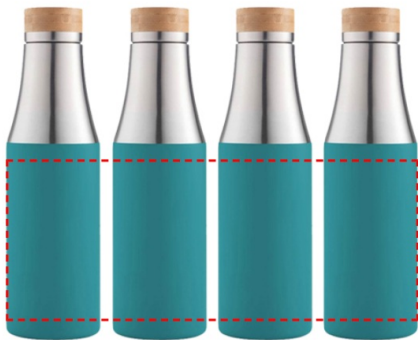

[DWHL 344] BREDA - CHANGE Collection Insulated Water Bottle - Aqua Green

360

- Laser Engraving 360°
[Edge to Edge]
- Digital print 360°
[Edge to Edge]

Area Width: 225 mm
Area Height: 120 mm

FRONT

- Laser Engraving
- Digital (UV) Print

Area Width: 25 mm
Area Height: 120 mm

ROUND

- Round Laser Engraving
- Round Digital Print
- Silk Screen Printing

Area Width: 60 mm
Area Height: 120 mm