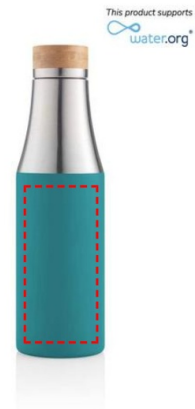

[DWHL 344] BREDA - CHANGE Collection Insulated Water Bottle - Aqua Green

360

- Laser Engraving 360°
[Edge to Edge]
- Digital print 360°
[Edge to Edge]

Area Width: 225 mm
Area Height: 120 mm

FRONT

- Laser Engraving
- Digital (UV) Print

Area Width: 25 mm
Area Height: 120 mm

ROUND

- Round Laser Engraving
- Round Digital Print
- Silk Screen Printing

Area Width: 60 mm
Area Height: 120 mm