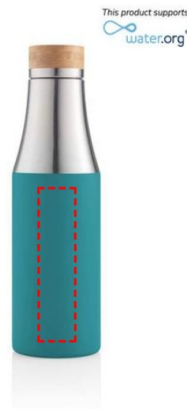

[DWHL 344] BREDA - CHANGE Collection Insulated Water Bottle - Aqua Green

360

- Laser Engraving 360°
[Edge to Edge]
- Digital print 360°
[Edge to Edge]

Area Width: 225 mm
Area Height: 120 mm

FRONT

- Laser Engraving
- Digital (UV) Print

Area Width: 25 mm
Area Height: 120 mm

ROUND

- Round Laser Engraving
- Round Digital Print
- Silk Screen Printing

Area Width: 60 mm
Area Height: 120 mm