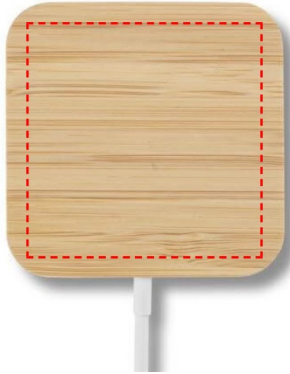

[ITWC 156] DOMITZ - 15W Square Bamboo Magsafe Wireless Charger

BACK OF CHARGER

- Laser Engraving
- Silk Screen Printing
- Digital (UV) Print

Area Width: 50 mm

Area Height: 50 mm