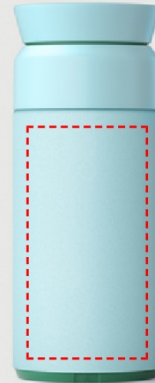

[DWOB 3124] BREW by Ocean Bottle - Sky

360

- Laser Engraving 360°
[Edge to Edge]
- Digital print 360°
[Edge to Edge]

Area Width: 220 mm
Area Height: 80 mm

BACK

- Laser Engraving
- Digital (UV) Print

Area Width: 25 mm
Area Height: 110 mm

ROUND

- Round Laser Engraving
- Round Digital Print
- Silk Screen Printing

Area Width: 60 mm
Area Height: 110 mm