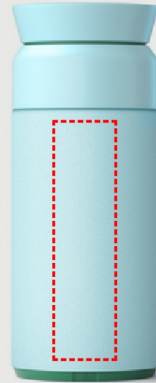

# [DWOB 3124] BREW by Ocean Bottle - Sky

---

360

- Laser Engraving 360°  
[Edge to Edge]
- Digital print 360°  
[Edge to Edge]

**Area Width:** 220 mm  
**Area Height:** 80 mm

BACK

- Laser Engraving
- Digital (UV) Print

**Area Width:** 25 mm  
**Area Height:** 110 mm

ROUND

- Round Laser Engraving
- Round Digital Print
- Silk Screen Printing

**Area Width:** 60 mm  
**Area Height:** 110 mm