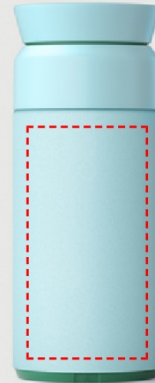

# [DWOB 3124] BREW by Ocean Bottle - Sky

---

360

- Laser Engraving 360°  
[Edge to Edge]
- Digital print 360°  
[Edge to Edge]

**Area Width:** 220 mm  
**Area Height:** 80 mm

BACK

- Laser Engraving
- Digital (UV) Print

**Area Width:** 25 mm  
**Area Height:** 110 mm

ROUND

- Round Laser Engraving
- Round Digital Print
- Silk Screen Printing

**Area Width:** 60 mm  
**Area Height:** 110 mm