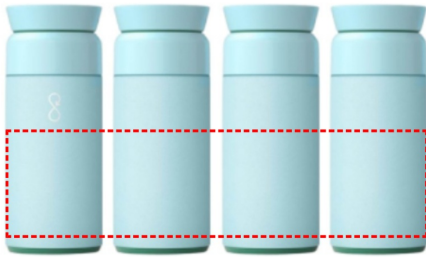

BREW by Ocean Bottle - Sky

- Round Laser Engraving
- Round Digital Print

Area Width: 220 mm
Area Height: 80 mm

- Laser Engraving
- Digital (UV) Print

Area Width: 25 mm
Area Height: 110 mm

- Silk Screen Printing

Area Width: 60 mm
Area Height: 110 mm