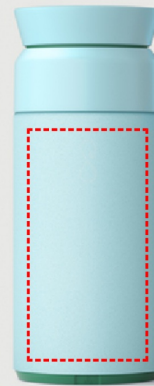

BREW by Ocean Bottle - Sky

- Round Laser Engraving
- Round Digital Print

Area Width: 220 mm
Area Height: 80 mm

- Laser Engraving
- Digital (UV) Print

Area Width: 25 mm
Area Height: 110 mm

- Silk Screen Printing

Area Width: 60 mm
Area Height: 110 mm