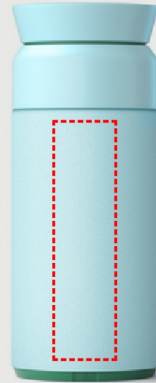

[DWOB 3124] BREW by Ocean Bottle - Sky

360

- Laser Engraving 360°
[Edge to Edge]
- Digital print 360°
[Edge to Edge]

Area Width: 220 mm
Area Height: 80 mm

BACK

- Laser Engraving
- Digital (UV) Print

Area Width: 25 mm
Area Height: 110 mm

ROUND

- Round Laser Engraving
- Round Digital Print
- Silk Screen Printing

Area Width: 60 mm
Area Height: 110 mm