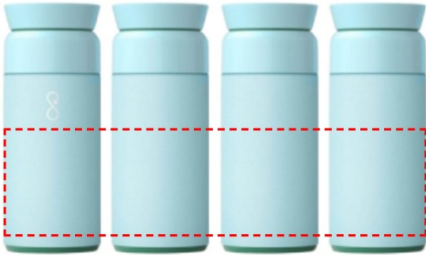

# [DWOB 3124] BREW by Ocean Bottle - Sky

---

360

- Laser Engraving 360°  
[Edge to Edge]
- Digital print 360°  
[Edge to Edge]

**Area Width:** 220 mm  
**Area Height:** 80 mm

BACK

- Laser Engraving
- Digital (UV) Print

**Area Width:** 25 mm  
**Area Height:** 110 mm

ROUND

- Round Laser Engraving
- Round Digital Print
- Silk Screen Printing

**Area Width:** 60 mm  
**Area Height:** 110 mm