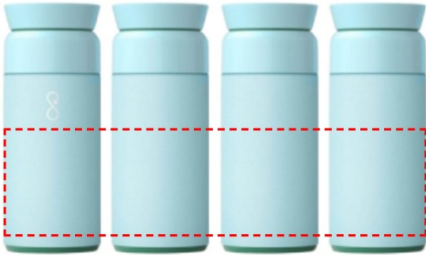

[DWOB 3124] BREW by Ocean Bottle - Sky

360

- Laser Engraving 360°
[Edge to Edge]
- Digital print 360°
[Edge to Edge]

Area Width: 220 mm
Area Height: 80 mm

BACK

- Laser Engraving
- Digital (UV) Print

Area Width: 25 mm
Area Height: 110 mm

ROUND

- Round Laser Engraving
- Round Digital Print
- Silk Screen Printing

Area Width: 60 mm
Area Height: 110 mm