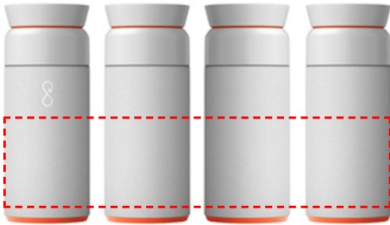

[DWOB 3126] BREW by Ocean Bottle - Rock

360

- Laser Engraving 360°
[Edge to Edge]
- Digital print 360°
[Edge to Edge]

Area Width: 220 mm
Area Height: 80 mm

BACK

- Laser Engraving
- Digital (UV) Print

Area Width: 25 mm
Area Height: 110 mm

ROUND

- Round Laser Engraving
- Round Digital Print
- Silk Screen Printing

Area Width: 60 mm
Area Height: 110 mm