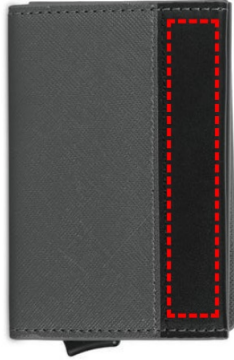

# TORINO - SANTHOME RFID Sliding Card Holder - Dark Grey

---

- Laser engraving
- Silk Screen Printing
- Digital (UV) Print

**Area Width:** 25 mm  
**Area Height:** 70 mm

- Laser engraving
- Silk Screen Printing
- Digital (UV) Print

**Area Width:** 10 mm  
**Area Height:** 70 mm

- Laser engraving
- Silk Screen Printing
- Digital (UV) Print

**Area Width:** 20 mm  
**Area Height:** 60 mm