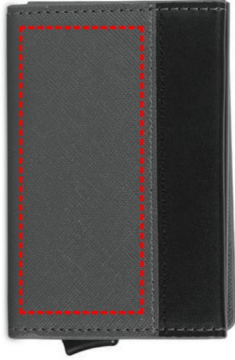

# TORINO - SANTHOME RFID Sliding Card Holder - Dark Grey

---

- Laser engraving
- Silk Screen Printing
- Digital (UV) Print

**Area Width:** 25 mm  
**Area Height:** 70 mm

- Laser engraving
- Silk Screen Printing
- Digital (UV) Print

**Area Width:** 10 mm  
**Area Height:** 70 mm

- Laser engraving
- Silk Screen Printing
- Digital (UV) Print

**Area Width:** 20 mm  
**Area Height:** 60 mm