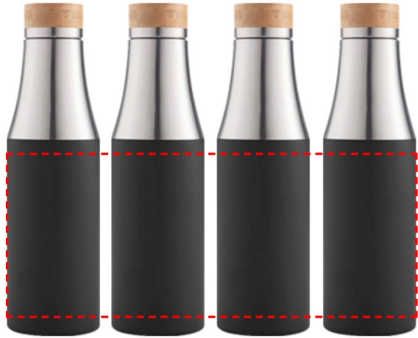

R-BREDA - CHANGE Collection Recycled Insulated Water Bottle - Black

- Round Laser Engraving
- Round Digital Print

Area Width: 225 mm
Area Height: 120 mm

- Laser Engraving
- Digital (UV) Print

Area Width: 25 mm
Area Height: 120 mm

- Silk Screen Printing

Area Width: 60 mm
Area Height: 100 mm