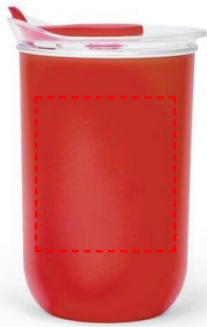

[DWGL 3246] NIMI - Giftology Double Wall Travel Mug 300ml - Red

ROUND

- Round Laser Engraving
- Silk Screen Printing

Area Width: 50 mm

Area Height: 60 mm

360

- Laser Engraving 360° [Edge to Edge]

Area Width: 230 mm

Area Height: 85 mm